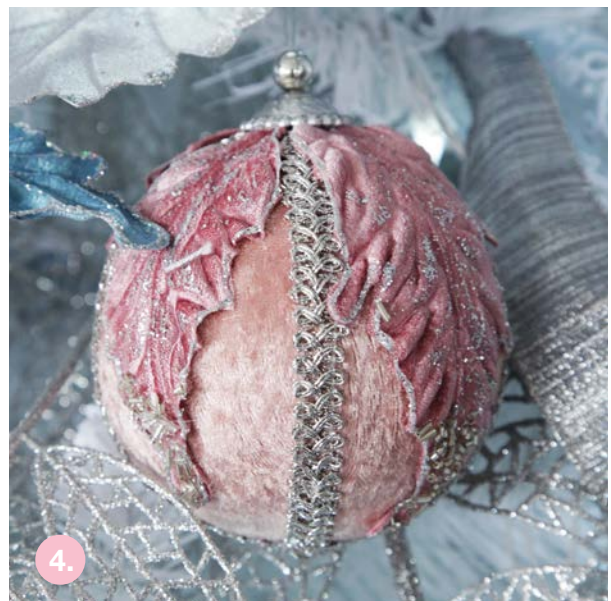

Pretty Baubles