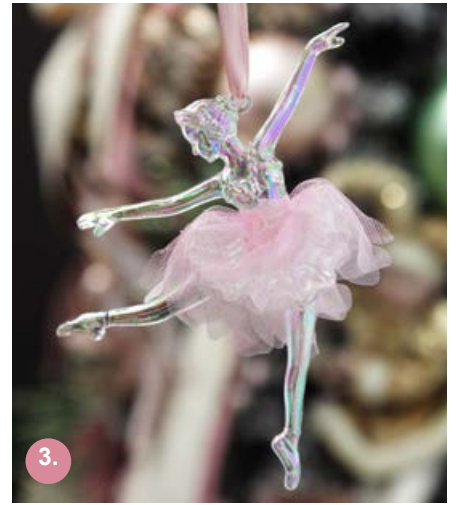

Dreamy Pink Christmas TREE DECORATIONS

1 & 2. ADORABLE PINK ROCKING HORSE AND NUTCRACKER CHRISTMAS DECORATION - SET OF 2,
3. DANCING BALLERINA TREE DECORATION WITH PINK TULLE TUTU, 4. PINK GLITTER SNOWFLAKE WITH CRYSTAL DROP CHRISTMAS
DECORATION, 5. PINK VELVET BIRD WITH SEQUINS, 6. ADORABLE PINK MINI MOCCASINS TREE DECORATION,
7. PINK VELVET AND SEQUIN BUTTERFLY, 8. SAGE GREEN AND SEQUIN DELICATE BUTTERFLY, 9. PINK FUR BUTTERFLY CLIP.