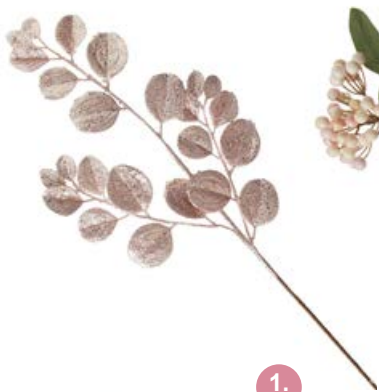

1. PINK GLITTER ROUND LEAF SPRAY, 2. PINK BERRY CHRISTMAS SPRAY, 3. PINK PEARL GLITTER BERRY SPRAY,
4. SAGE GREEN PEARL GLITTER BERRY SPRAY, 5. MIXED PINE AND CONE SNOWY CHRISTMAS SPRAY,
6. LUSH FLOCKED GREEN PINE CHRISTMAS GARLAND WITH PINECONES.