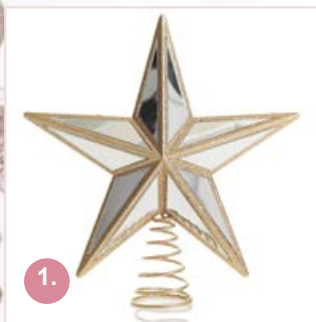

Pink Dreams TREE TOPPER

1.