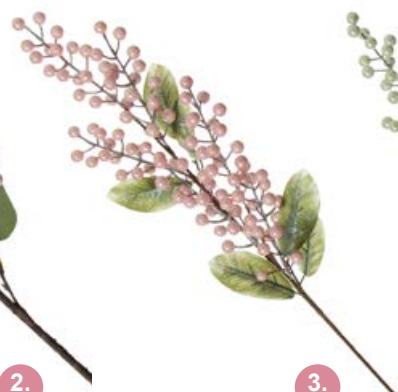

1. PINK GLITTER ROUND LEAF SPRAY, 2. PINK BERRY CHRISTMAS SPRAY, 3. PINK PEARL GLITTER BERRY SPRAY,
4. SAGE GREEN PEARL GLITTER BERRY SPRAY, 5. MIXED PINE AND CONE SNOWY CHRISTMAS SPRAY,
6. LUSH FLOCKED GREEN PINE CHRISTMAS GARLAND WITH PINECONES.

1.

2.

3.

4.

5.

6.