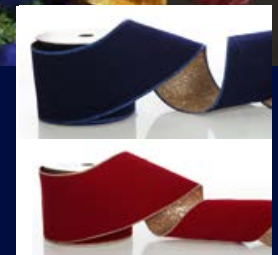

Fabulously Festive TREE TOPPER

TARTAN AND GOLD TRIM 3D STAR CHRISTMAS TREE TOPPER, BLUE AND BURGUNDY GLITTER SEQUIN LEAF SPRAY, GOLD GLITTER MAIDEN HAIR SPRAY, REVERSIBLE NAVY AND BURGUNDY VELVET AND CHAMPAGNE GLITTER WIRED CHRISTMAS RIBBON GARLAND