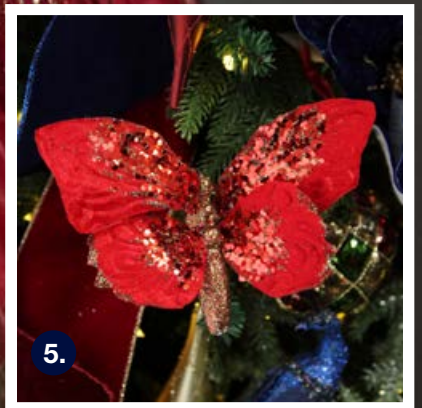

# FINIALS & DROPS

1. LARGE CHRISTMAS FINIAL DECORATION - SET OF 3, 2. SMALL CHRISTMAS DROP DECORATION - SET OF 3.  
(AVAILABLE IN BLUE, BURGUNDY, CHAMPAGNE. EACH COLOUR SOLD SEPARATELY AS SET OF 3).

1. ELEGANT RED PEACOCK CLIP WITH GLITTER,
2. DARK BLUE GLITTER AND SEQUIN BIRD,
3. BLUE BUTTERFLY CLIP WITH SILVER SEQUINS,
4. ELEGANT BLUE PEACOCK CLIP WITH GLITTER,
5. RED BUTTERFLY CLIP WITH SILVER SEQUINS.