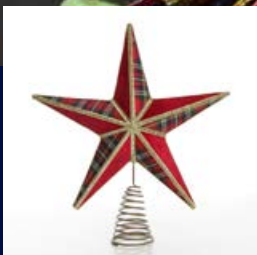

Fabulously Festive TREE TOPPER

TARTAN AND GOLD TRIM 3D STAR CHRISTMAS TREE TOPPER, BLUE AND BURGUNDY GLITTER SEQUIN LEAF SPRAY, GOLD GLITTER MAIDEN HAIR SPRAY, REVERSIBLE NAVY AND BURGUNDY VELVET AND CHAMPAGNE GLITTER WIRED CHRISTMAS RIBBON GARLAND