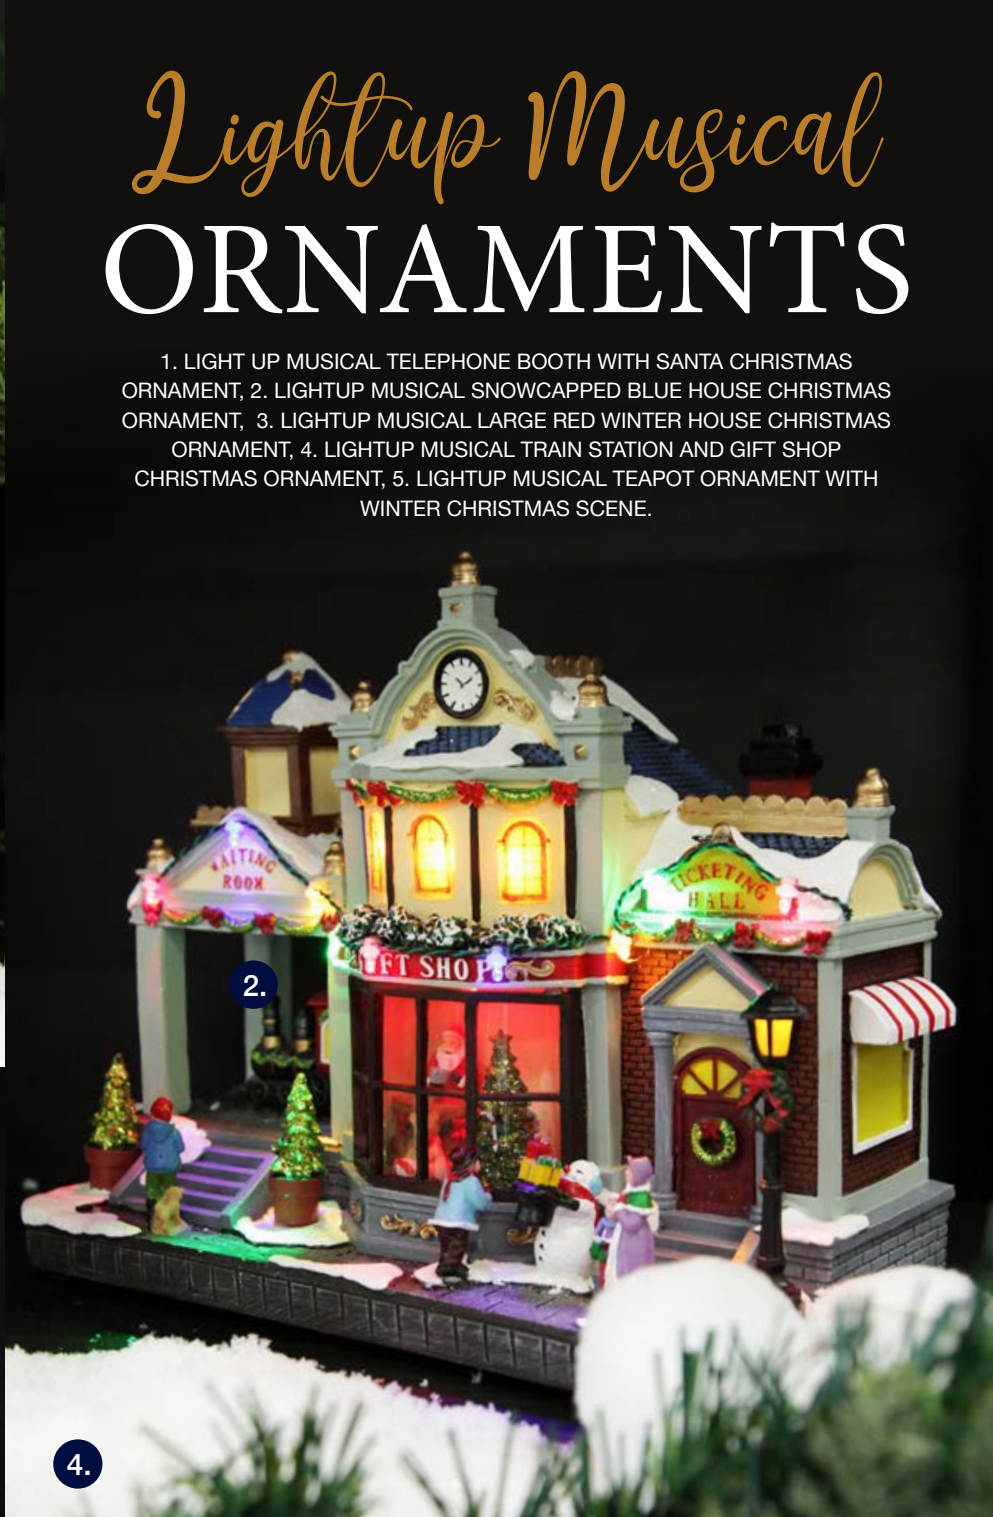

# WALL HANGING

LARGE SANTA HEAD WITH BLUE HAT  
CHRISTMAS WALL HANGING

# Musical SNOWGLOBES

1. CHRISTMAS MUSICAL SNOWGLOBE WITH SANTA AND HIS REINDEERS, 2. MUSICAL SNOWGLOBE WINTER CHRISTMAS TREE SCENE, 3. CHRISTMAS MUSICAL TRAIN SNOWGLOBE.

# Lightup Musical ORNAMENTS

1. LIGHT UP MUSICAL TELEPHONE BOOTH WITH SANTA CHRISTMAS ORNAMENT, 2. LIGHTUP MUSICAL SNOWCAPPED BLUE HOUSE CHRISTMAS ORNAMENT, 3. LIGHTUP MUSICAL LARGE RED WINTER HOUSE CHRISTMAS ORNAMENT, 4. LIGHTUP MUSICAL TRAIN STATION AND GIFT SHOP CHRISTMAS ORNAMENT, 5. LIGHTUP MUSICAL TEAPOT ORNAMENT WITH WINTER CHRISTMAS SCENE.