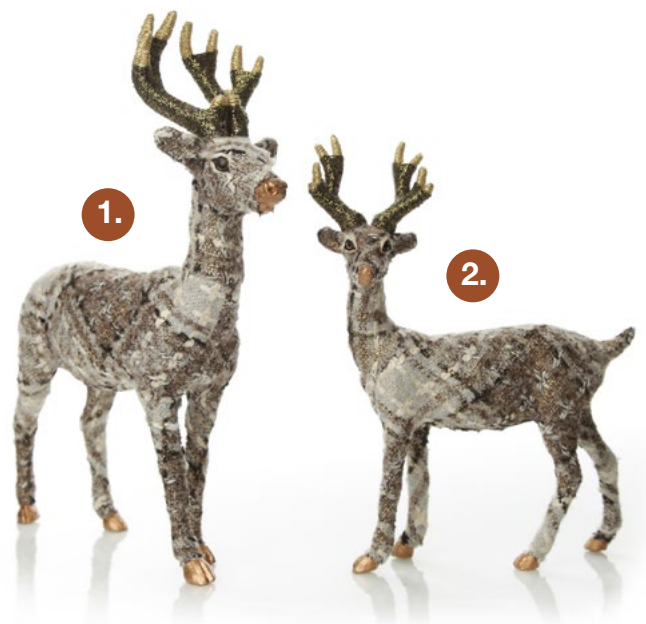

# Styling Your Christmas Table

## Decorating Tip

ADD A TOUCH OF CHRISTMAS TO YOUR CHAIRS BY USING A RIBBON TO TIE A GROUP OF ORNAMENTS, IN THIS CASE PINECONES, TOGETHER. A LOVELY TOUCH THAT IS SIMPLE BUT ADDS A HUGE IMPACT.

1. GOLD MERCURY GLASS DECORATION SET
2. COPPER SEED LIGHTS
3. PERSONALISED GIFT TAGS SCALLOPED CUT,
4. DECORATION MADE FROM SILVER PINE CONE DROP TRIO & GOLD PINE CONE DROP TRIO,
5. DAZZLE GOLD SNOWFLAKE CHRISTMAS BON BONS

## Plaid Reindeers

1. LARGE PLAID DEER ORNAMENT,
2. MEDIUM PLAID DEER ORNAMENT  
(SOLD SEPARATELY AND AS A SET)