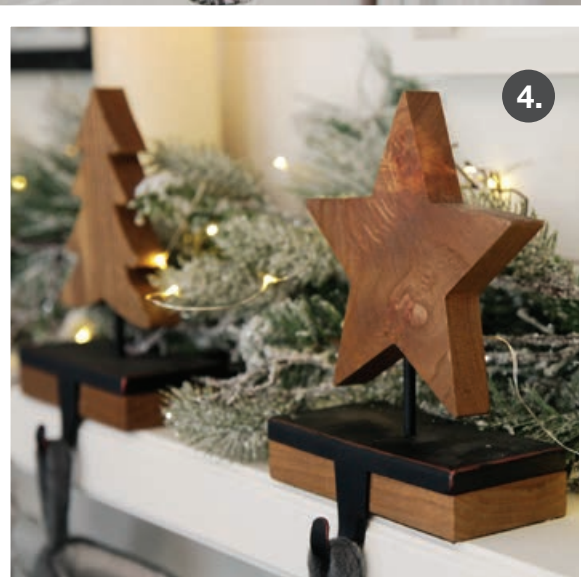

Personalised BURLAP STOCKINGS

1. PERSONALISED PLAIN BURLAP STOCKINGS, 2. WOOD TREE STOCKING HANGER, 3. WOOD STAR STOCKING HANGER

Personalised KNITTED STOCKINGS

1. PERSONALISED KNITTED STOCKINGS,
2. COPPER SEED LIGHTS,
3. PINE AND CONE HANGING BRANCH GARLAND AND ASPEN PINE SNOW FLOCKED GARLAND,
4. WOOD STAR AND TREE STOCKING HANGERS.