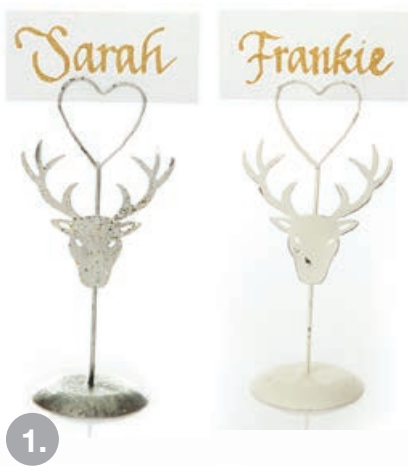

PERFECT FOR TODAY'S CONTEMPORARY FAMILY HOME, HYGGE IS A WONDERFUL WAY TO CAPTURE THE SPIRIT OF CHRISTMAS IN A RELAXED MODERN WAY.

MAKING CHRISTMAS *Personal*

MANY OF THE CHRISTMAS BAUBLES, STOCKINGS AND DECORATIONS IN OUR RANGE HAVE BEEN CAREFULLY DESIGNED AND SELECTED TO ALLOW FOR A NAME OR MESSAGE TO BE ADDED IN BEAUTIFUL GLITTER CALLIGRAPHY. EACH ONE IS INDIVIDUALLY HAND DONE BY OUR TALENTED ARTISTS, MAKING IT A UNIQUE KEEPSAKE THAT WILL BE TREASURED FOR MANY YEARS TO COME.

Personalised Baubles

Our Selection of Baubles for a *Hygge Christmas*

1. PERSONALISED PEARL BAUBLE, 2. PERSONALISED FROSTED VILLAGE

STYLING YOUR
Christmas Table

1.

2.

3.

4.

1. REINDEER PLACE CARD HOLDERS, 2. PERSONALISED PLACE CARDS, 3. MINI PINECONE SET, 4. WINTER CHRISTMAS VILLAGE BON BONS, 5. NATURAL JUTE HESSIAN - SET OF 4

5.

DECORATING YOUR Hygge Christmas Tree

1.

2.

3.

4.