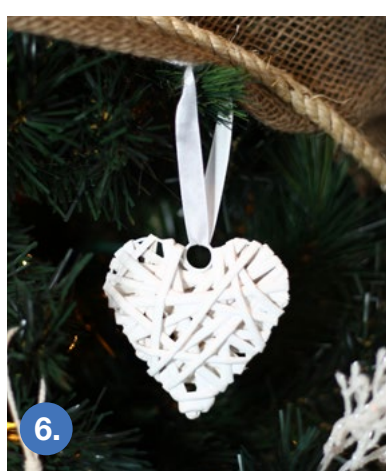

1.

2.

3.

4.

1. 6CM ICICLE GLASS BAUBLE 2. COPPER SEED LIGHTS, 3. BABY BLUE AND WHITE GLASS BAUBLES - 6CM SET OF 9  
4. WHITEWASH DRIFTWOOD HEART