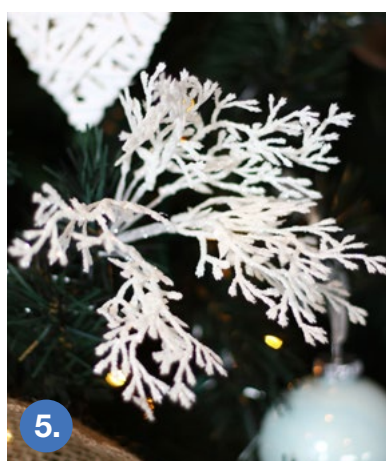

1.

2.

3.

4.

1. 6CM ICICLE GLASS BAUBLE 2. COPPER SEED LIGHTS, 3. BABY BLUE AND WHITE GLASS BAUBLES - 6CM SET OF 9  
4. WHITEWASH DRIFTWOOD HEART