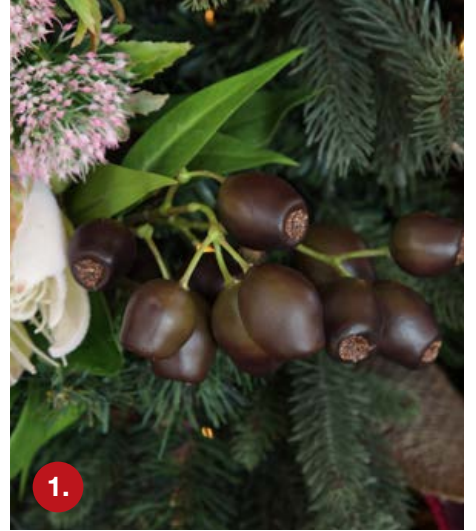

Festive FLORALS

1.

2.

3.

1. RED GINGER LILY FLOWER STEM, 2. WHITE KING PROTEA FLOWER STEM,
3. RED EMBOSSED FLOWER WITH ROPE TRIM AND BELLS, 4. NATURAL BURLAP GARLAND,
5. WIDE BURGUNDY VELVET WIRED RIBBON GARLAND, 6. RUSTIC PINE AND CONE CHRISTMAS SPRAY

4.

5.

6.

1. EUCALYPTUS BROWN GUMNUT BRANCH SPRAY, 2. EUCALYPTUS LIME GUMNUT BRANCH SPRAY, 3. EUCALYPTUS GUMNUT CLIP, 4. NATIVE EUCALYPTUS LEAF SPRAY WITH GUMNUTS.

Decorating Tip

TO CREATE INTEREST AND VISUAL IMPACT ON YOUR CHRISTMAS TREE USE A COMBINATION OF TEXTURE, SIZE AND COLOUR IN YOUR FLORALS.