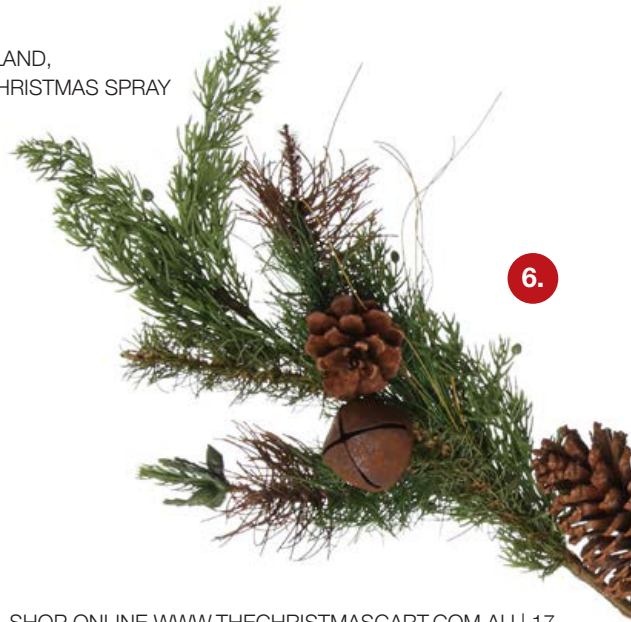

1. RED GINGER LILY FLOWER STEM, 2. WHITE KING PROTEA FLOWER STEM,
3. RED EMBOSSED FLOWER WITH ROPE TRIM AND BELLS, 4. NATURAL BURLAP GARLAND,
5. WIDE BURGUNDY VELVET WIRED RIBBON GARLAND, 6. RUSTIC PINE AND CONE CHRISTMAS SPRAY

6.