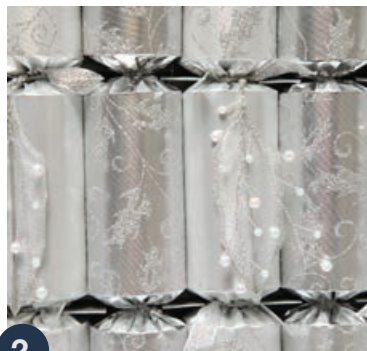

DECORATING TIP

MAKE EACH OF YOUR GUESTS FEEL SPECIAL BY SETTING A PLACE JUST FOR THEM.

SIMPLY ARRANGE A NAPKIN WITH A SPRIG OF GARLAND OR A FLORAL PICK, A PERSONALISED NAME TAG AND A COMPLEMENTARY CHRISTMAS DECORATION.

1.

2.

3.

4.

5.

6.

1. SILVER JACQUARD TABLE RUNNER,
2. SILVER HOLY FROST CHRISTMAS BON BONS,
3. SILVER GLASS CHRISTMAS BAUBLE PACK - SET OF 42,
4. PERSONALISED GIFT TAGS SQUARE CUT,
5. CHROME SEED FAIRY LIGHTS,
6. PINE AND CONE HANGING BRANCH GARLAND